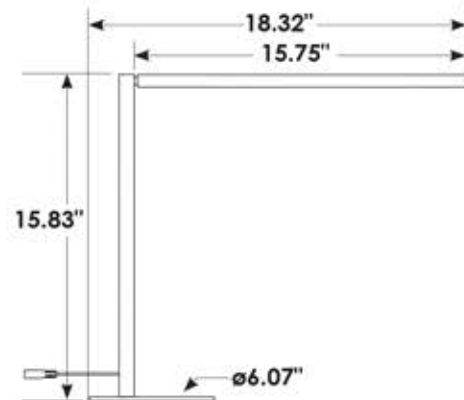

RANA

Part Numbers

- 69D250 | Table Base - Brushed Nickel
- 69D256-NI | Undercabinet Mount - Brushed Nickel
- 69D256-WH | Undercabinet Mount - White

Adjustability Range

Product Features

- Sleek contemporary design to compliment any interior
- Pivoting head provides custom positioning for perfect illumination levels
- Push button on/off operation
- Full range dimming
- Available in brushed nickel or white (undercabinet only)
- Power saving LED technology
- High Color Rendering Index (CRI)
- 50,000 hour (20 year) LED life
- UL listed power supply
- Mercury, lead & UV free

Product Specifications

Housing	Aluminum plated
Lens	Clear polycarbonate
Finish Options	Brushed Nickel or white (undercabinet only)
Wattage	Low : 0.5 W High : 4.6 W
Voltage	24 V DC
Current [@ 24V DC]	Low : 0.02 A High : 0.19 A
Lumens	Low : 43 LM High : 490 LM
Footcandles	84 FC (on high at 16")
Kelvin	3500K
CRI	80+

Rana Table Base Dimensions

Rana Undercabinet Dimensions